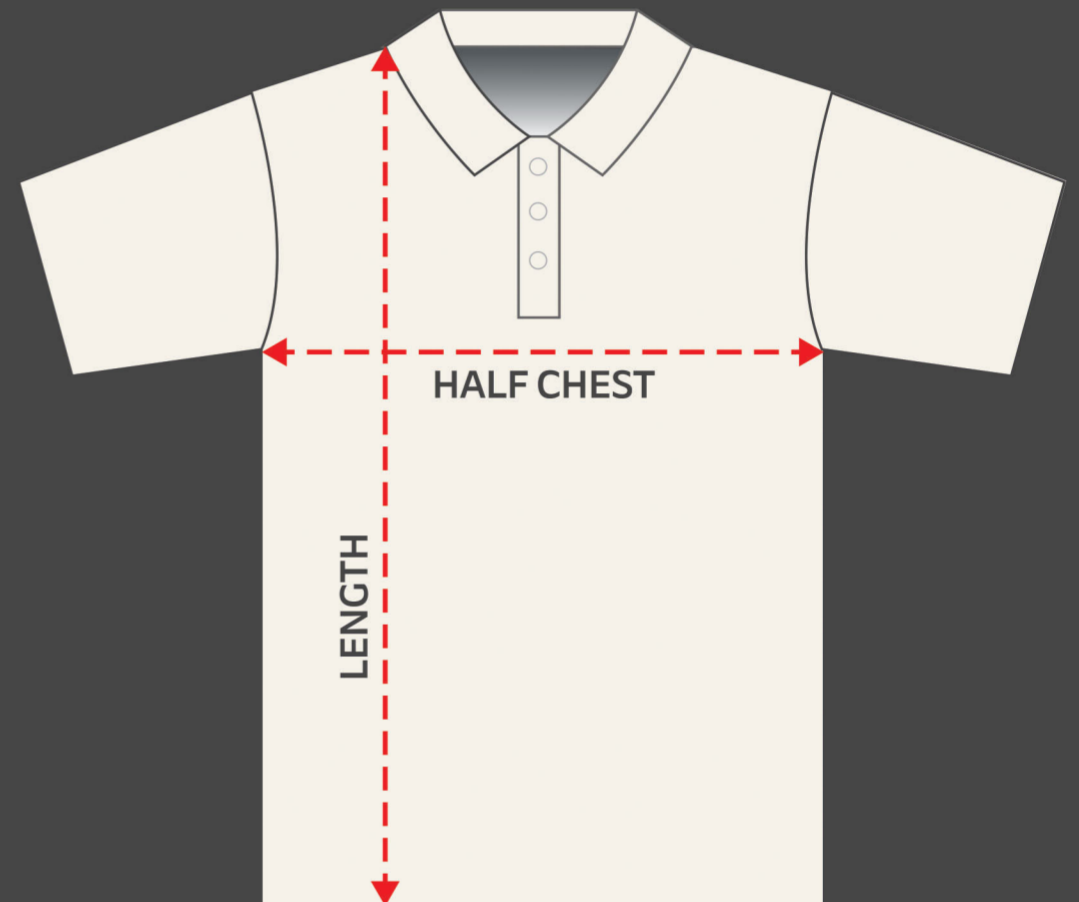

# ON CUE **P11** POLO SHIRT

## UNISEX

P11 SIZE	HALF CHEST (CM)	LENGTH (CM)
S	54	73.25
M	56.5	75
L	59	76.75
XL	61.5	78.5
2XL	64	80.25
3XL	66.5	82
4XL	69	82
5XL	71.5	82
6XL	74	82
7XL	76.5	82

## SIZE CHART